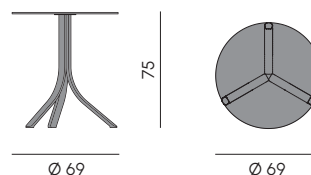

Tavolo contract tondo a 3 razze
3 spokes round contract table