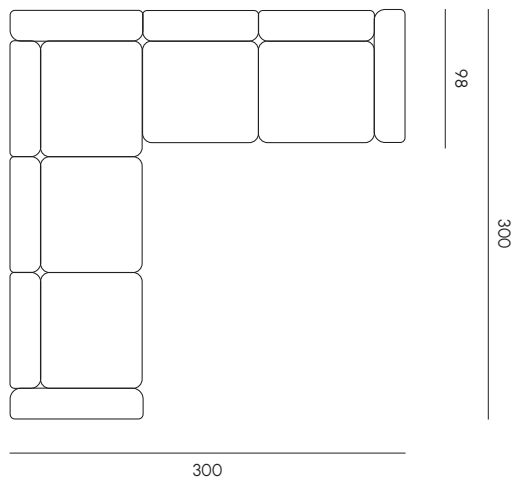

Divano 5 posti
5 seats sofa 5

Height: cm 66 / 40 seat

Struttura	Pressofusione ed estrusi di alluminio verniciato a polveri epossidiche	Frame	Powder-coated die-cast aluminium and extrusions
Cinghiatura seduta	Polipropilene	Seat webbing	Polypropylene
Imbottitura	Poliuretano sagomato a densità differenziata	Upholstery	Different density shaped polyurethane
Membrana idrofilica	Tessuto impermeabile e traspirante	Hydrophilic membrane	Waterproof and breathable fabric
Rivestimento	Tessuto idrorepellente per esterni	Cover	Outdoor water-repellent fabric
Cuscini decorativi	Fibra di cotone con fodera in tessuto per esterni	Cushions	Padding in cotton fiber Cover in outdoor fabrics
Telo a copertura impermeabile	Poliestere con superficie resinata	Waterproof cove cloth	Polyester with external resin surface