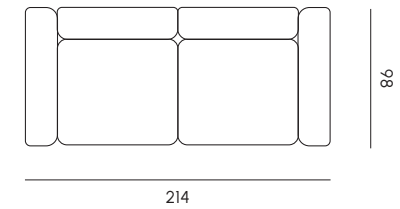

**Poltrona**  
Armchair

Height: 66 / 40 seat

**Divano 2 posti**  
2 seats sofa

Height: 66 / 40 seat

**Divano 3 posti**  
3 seats sofa

Height: cm 66 / 40 seat

**Divano 3 posti con allunga**  
2 seats sofa with extension