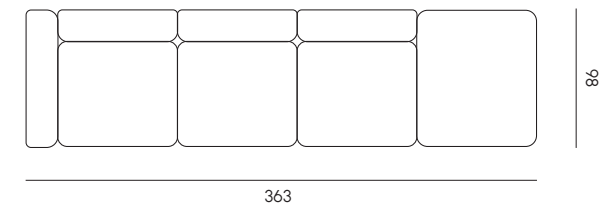

**Poltrona**  
Armchair

Height: 66 / 40 seat

**Divano 2 posti**  
2 seats sofa

Height: 66 / 40 seat

**Divano 3 posti**  
3 seats sofa

Height: cm 66 / 40 seat

**Divano 3 posti con allunga**  
2 seats sofa with extension