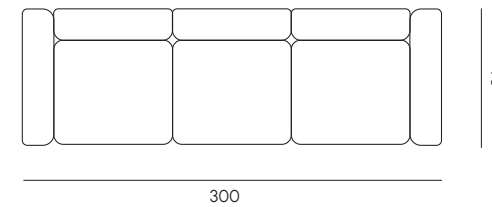

**Poltrona**  
Armchair

Height: 66 / 40 seat

**Divano 2 posti**  
2 seats sofa

Height: 66 / 40 seat

**Divano 3 posti**  
3 seats sofa

Height: cm 66 / 40 seat

**Divano 3 posti con allunga**  
2 seats sofa with extension