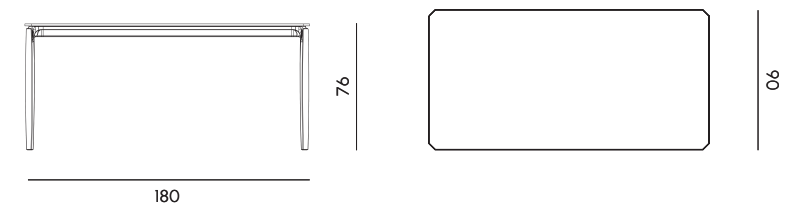

Struttura	Pressofusione ed estrusi di alluminio verniciati a polvere ipossidiche.	Frame	Powder-coated die-cast aluminium and extrusions
Piano	Gres porcellanato	Top	Porcelain stoneware
Piedini	Materiale termoplastico	Feets	Thermo-plastic material
Telo di copertura impermeabile	Poliestere con superficie esterna resinata	Waterproof cove cloth	Polyester with external resin surface

Tavolo da pranzo fisso 90 x 180
Fixed dining table 90 x 180