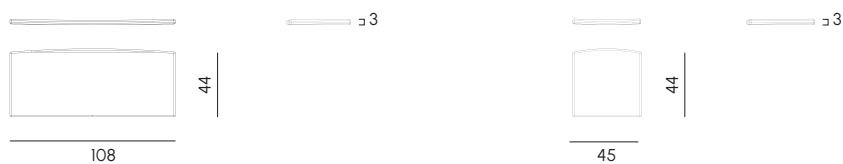

Divanetto lounge con schienale in tessuto
Lounge sofa with fabric backrest

Cuscini di seduta
Seat cushions

Divanetto lounge con schienale strutturale
Lounge sofa with structural backrest

Cuscini di seduta
Seat cushions

Abbinamenti per divanetto e poltroncina lounge
Combinations for lounge sofa and armchair

Structure Aluminium	Seat covering Textilene®	Backrest covering Fabric	Optional Fabric cushion
 gunmetal 223	 black 0400	 melange anthracite 7624	 melange anthracite 7624
 gunmetal 223	 black 0400	 melange brown 7621	 melange brown 7621
 gunmetal 223	 black 0400	 savane zinc 2361	 savane zinc 2361