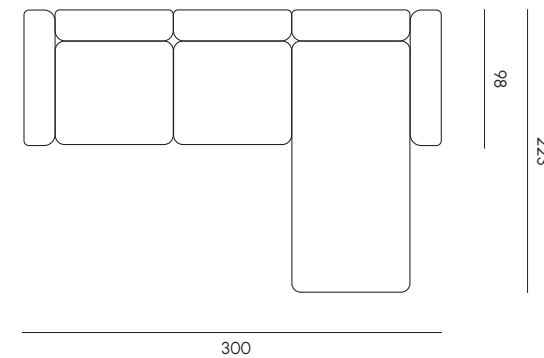

Divano 2 posti con chaise longue
2 seats sofa with chaise longue

Height: cm 66 / 40 seat