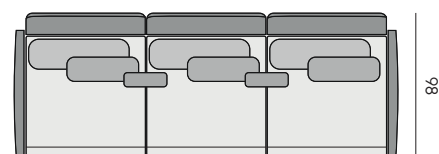

Composizione 221_S03
Set 221_S03