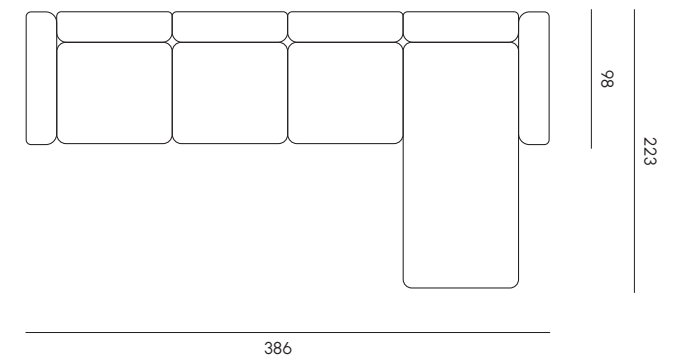

Divano 3 posti con chaise longue
3 seats sofa with chaise longue

Height: cm 66 / 40 seat

Push Collection

Push Collection, disegnata in sinergia da Brogliato Traverso e More Design per MY YOUR, è una gamma completa di prodotti per progettare e vivere il proprio spazio esterno. Completa di divani, lounge, tavoli, sedie, poltrone da pranzo, tavoli contract di diverse dimensioni e lettini è realizzata in alluminio e tessuti per esterno. I suoi punti di forza sono il design distintivo e la qualità dei materiali, per la maggior parte riciclabili, che hanno consentito a Push Collection di vincere il premio A'Design Award & Competition/ Gold Winner 2022

Push Collection, designed in synergy by Brogliato Traverso and More Design for MY YOUR, is a complete range of products to design and live your outdoor space. Complete with sofas, lounges, tables, chairs, dining chairs, contract tables of different sizes and sunbeds is made of aluminum and outdoor fabrics. Its strengths are the distinctive design and quality of materials, mostly recyclable, that have allowed Push Collection to win the A'Design Award & Competition/ Gold Winner 2022.