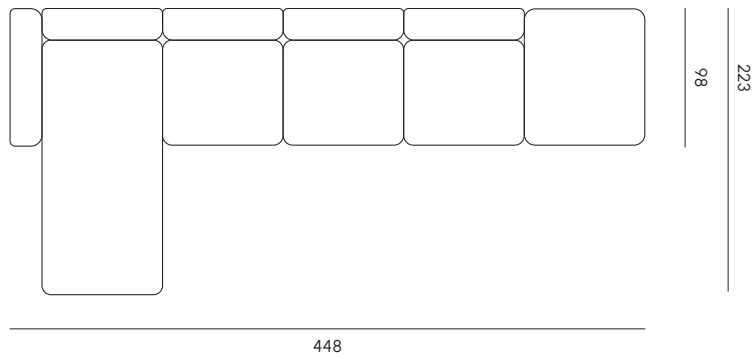

Divano 3 posti con chaise longue e allunga
3 seats sofa with chaise longue and extension

Height: cm 66 / 40 seat