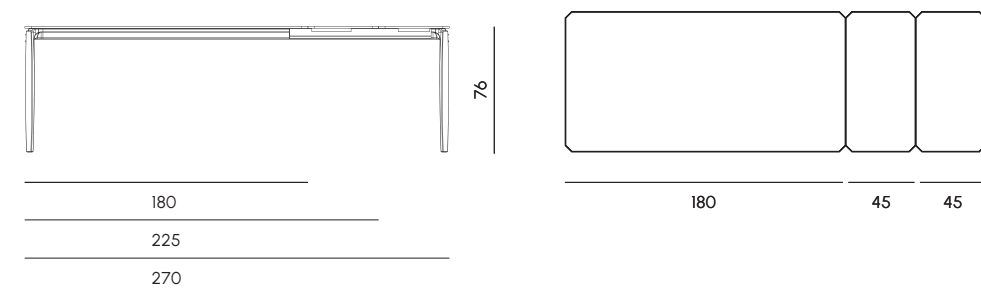

Tavolo da pranzo allungabile 90 x 180
Extendible dining table 90 x 180