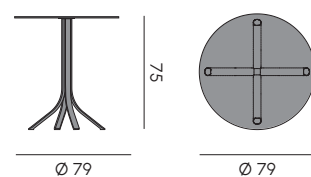

marble black  
01GL

stone tao gray  
04

**Tavolo contract quadrato a 4 razze**  
4 spokes square contract table

**Tavolo contract tondo a 4 razze**  
4 spokes round contract table

**Tavolo contract quadrato a 3 razze**  
3 spokes square contract table